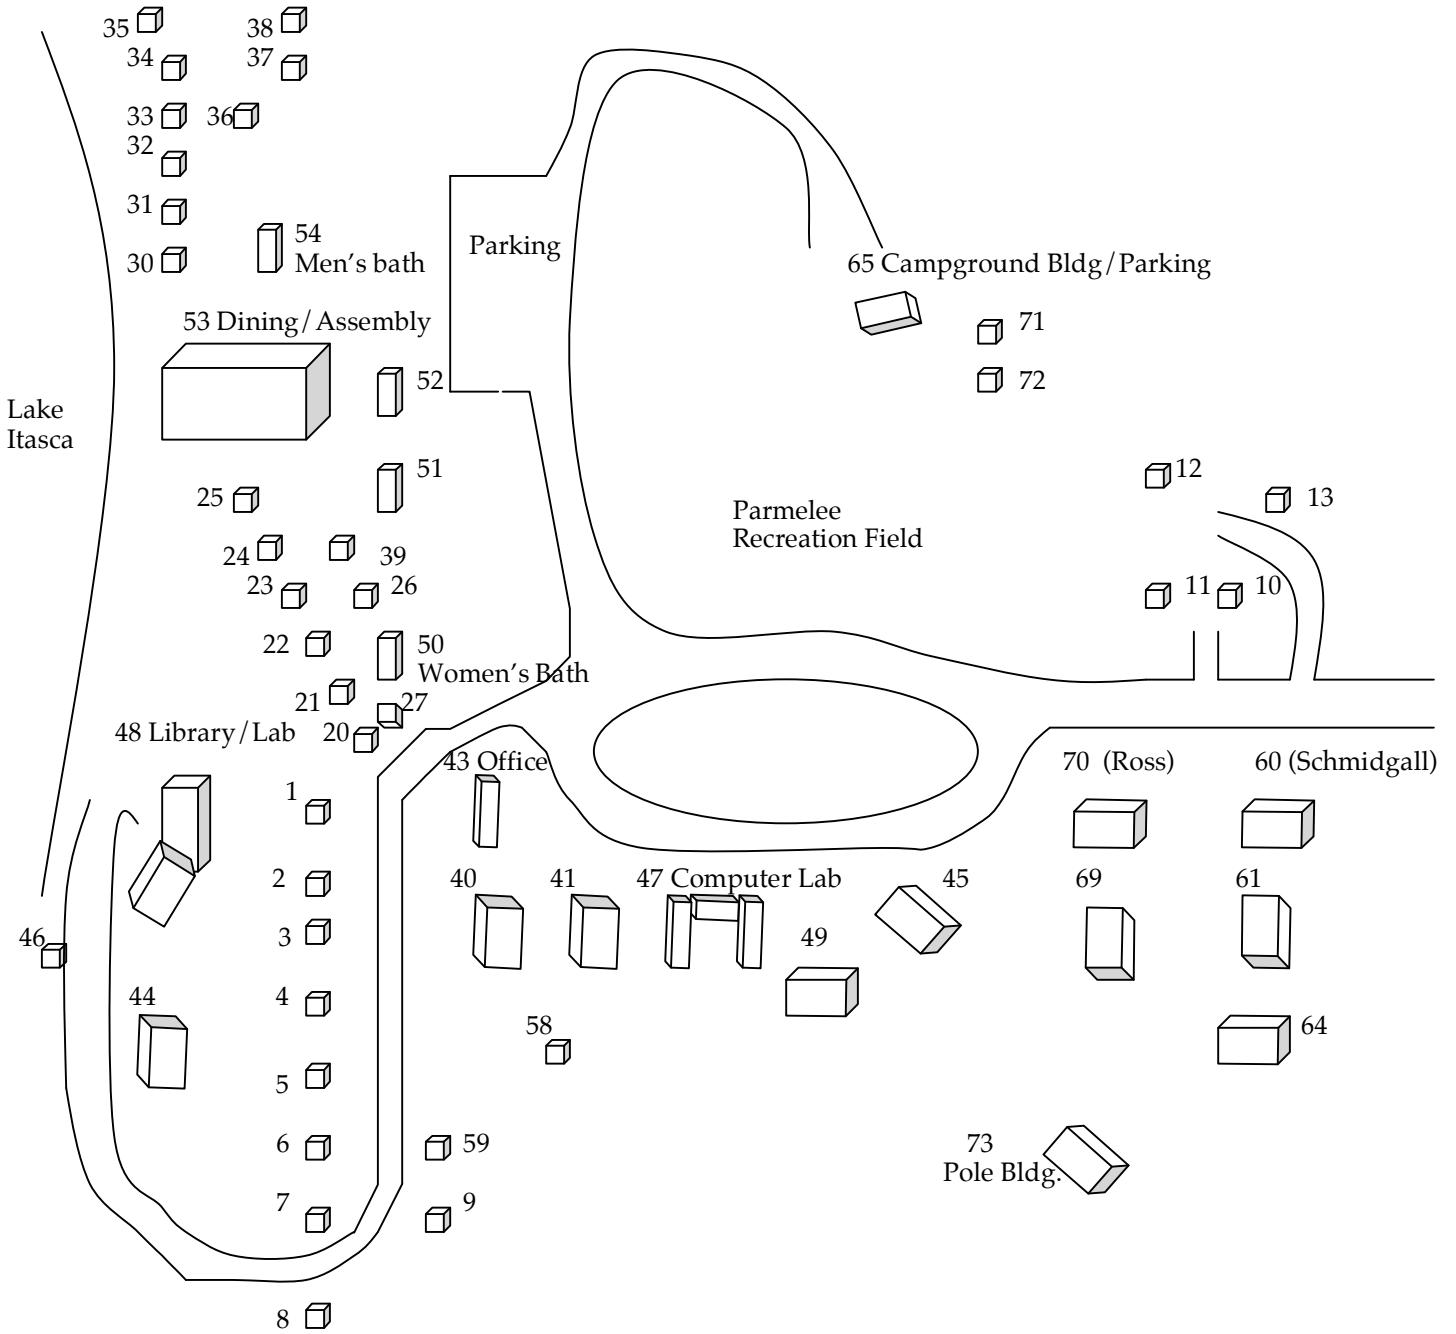

Itasca Biological Station & Laboratories

Itasca State Park
Lake Itasca, MN

- | | | | |
|-------|--|-------|---------------------------------------|
| 1 | Director's Cabin | 50 | Women's Bath |
| 2-13 | Housekeeping Cabins | 51-52 | Housekeeping cabins |
| 20-39 | Student cabins | 53 | Dining/Assembly |
| 40 | Lab | 54 | Men's Bath |
| 41 | Lab | 58 | Public Toilets |
| 43 | Administration | 59 | Faculty Laundry |
| 44 | Lab | 60 | Resident Manager's House (Schmidgall) |
| 45 | Lab | 61 | Workshop |
| 46 | Boathouse | 64 | Warehouse |
| 47 | Computer Lab/Faculty Offices/
Bookstore | 65 | Campground Bath |
| 48 | Library/Lab/Ross Office | 69 | Garage |
| 49 | Lab | 70 | Co-director's former residence |
| | | 73 | Pole Building |